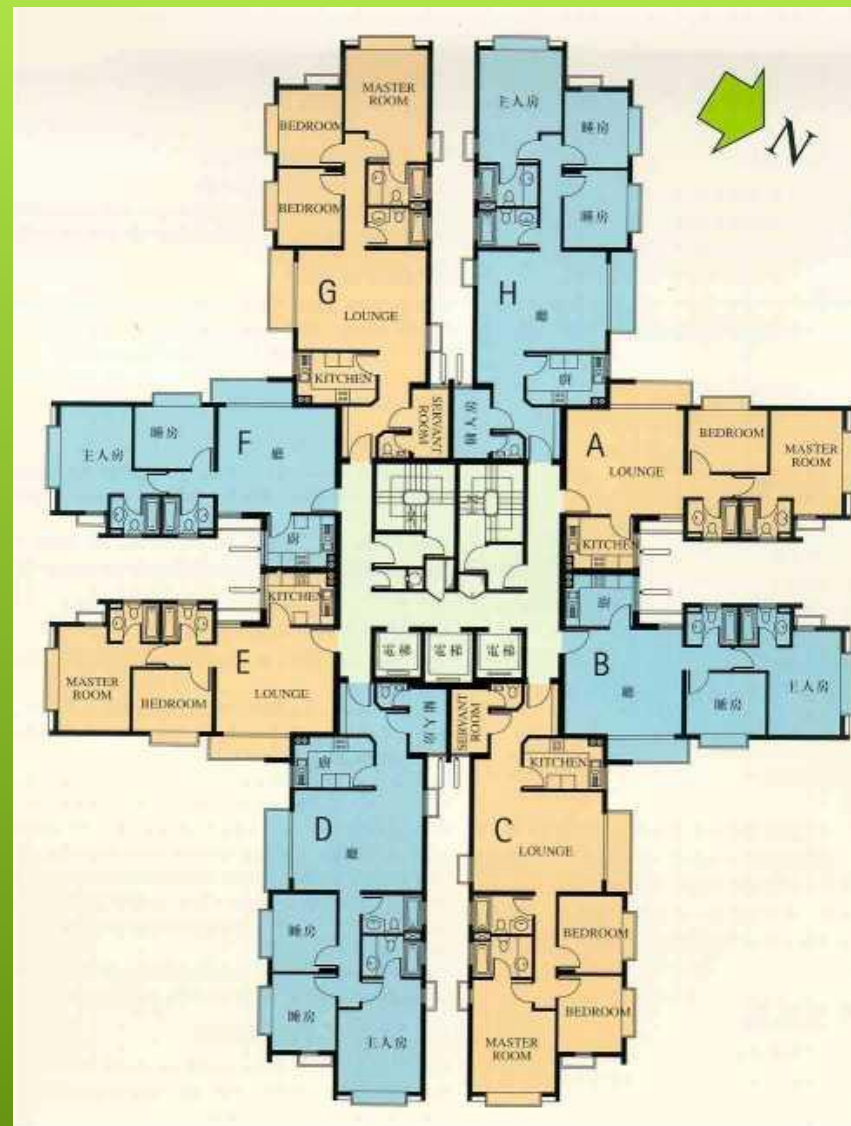

Syringa Court

(For reference only)

Unit	Sq.ft.	Type
A,B,E,F	1030	2 Bedrooms, 2 Bathrooms, 1 Balcony, 1 Living Room, 1 Dining Room
C,D,G,H	1514	3 Bedrooms, 2 Bathrooms, 1 Maid' s Room, 1 Balcony, 1 Living Room, 1 Dining Room