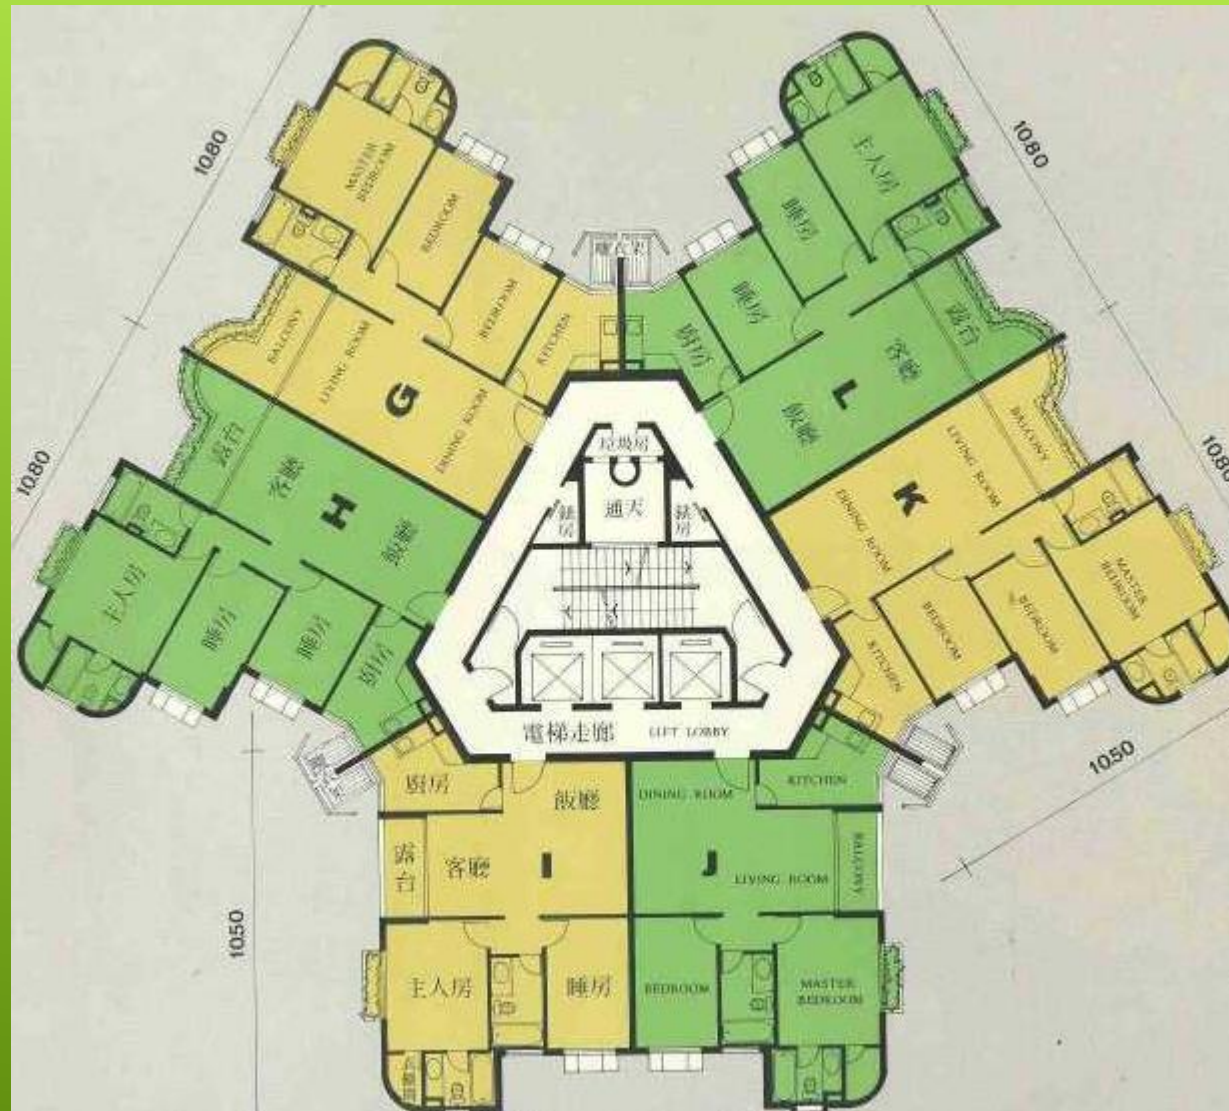

Plum Court

(For reference only)

Unit	Sq.ft.	Type
G,H,L,K	1,228	3 Bedrooms, 2 Bathrooms, 1 Balcony, 1 Living Room, 1 Dining Room
I,J	1,011	2 Bedrooms, 2 Bathrooms, 1 Balcony, 1 Living Room, 1 Dining Room