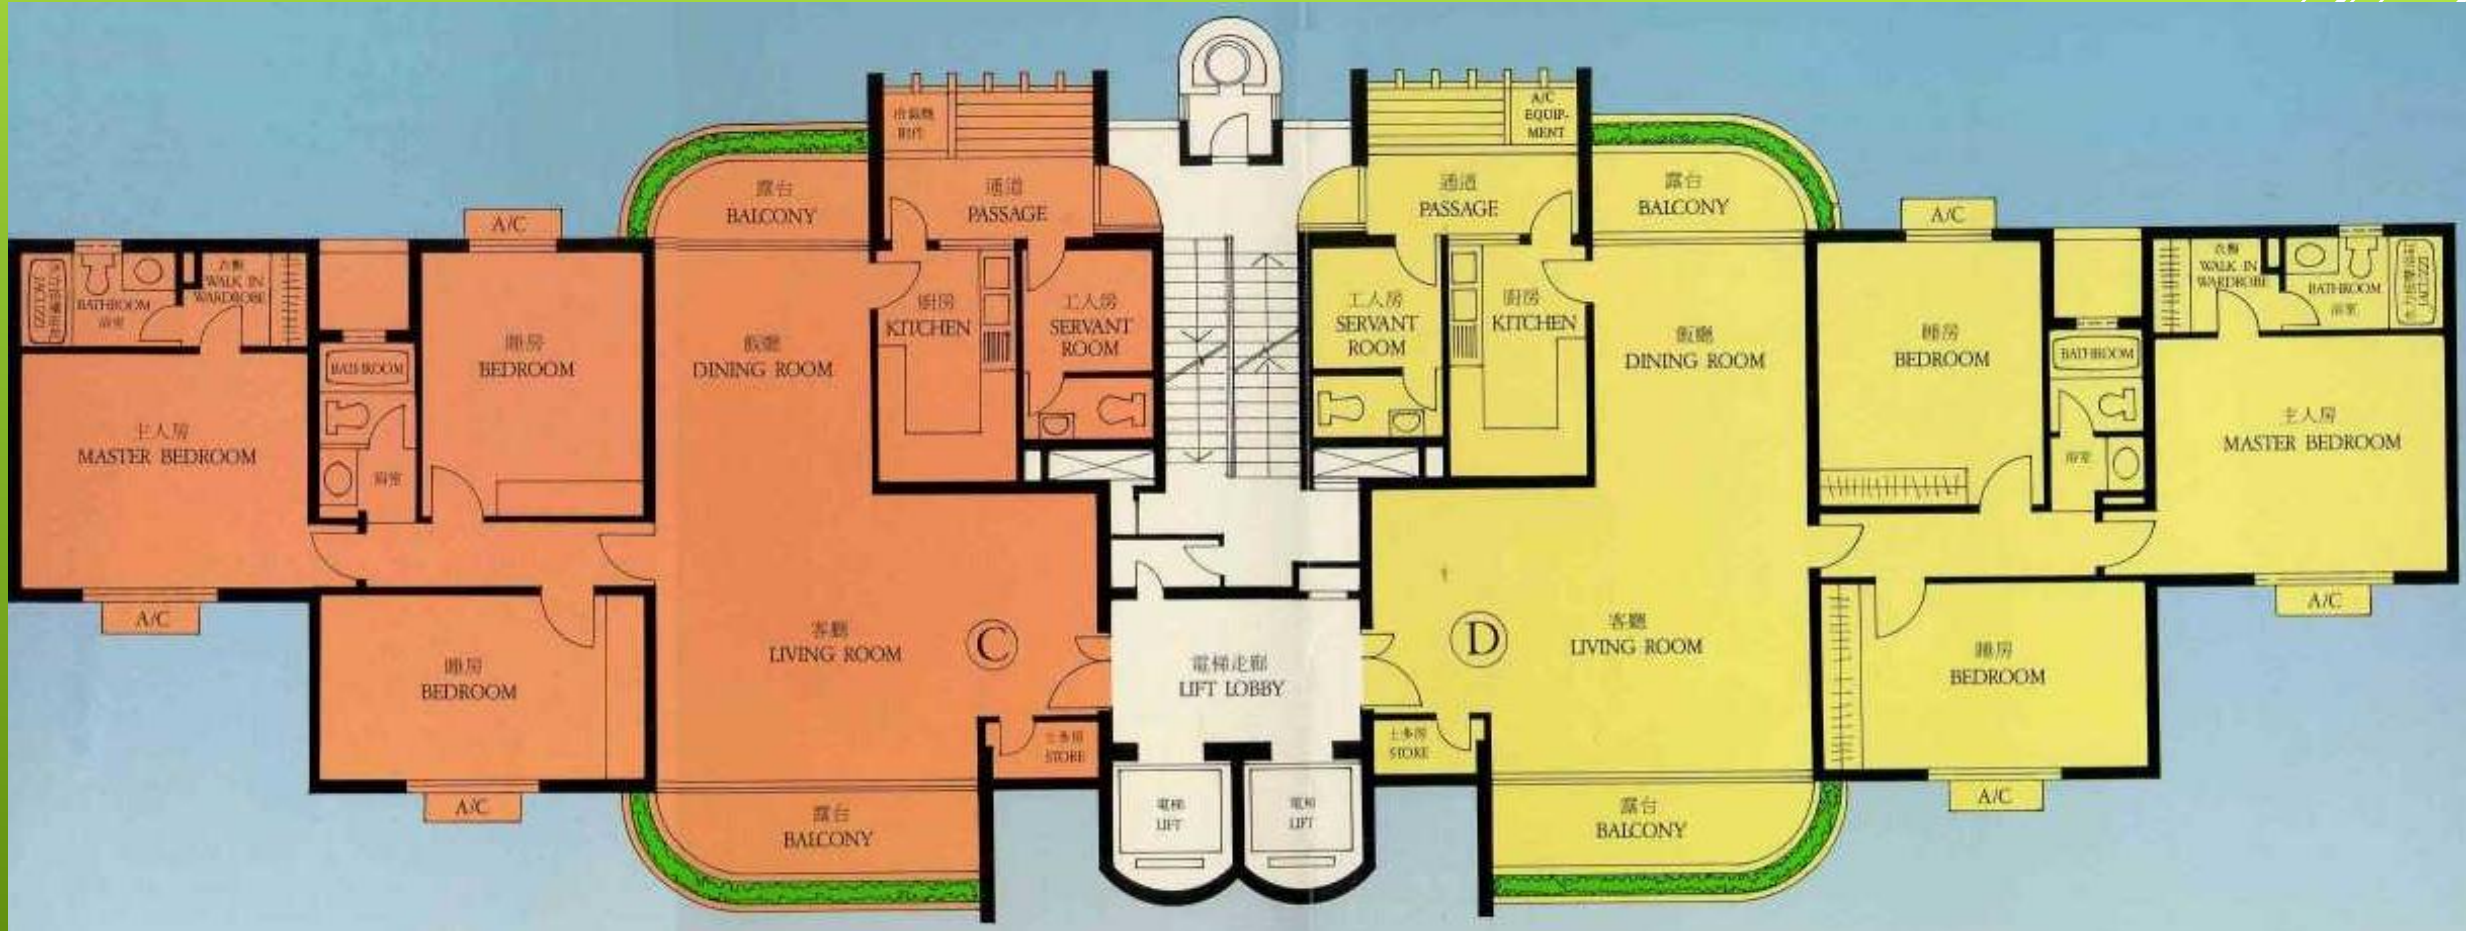

# Beng Court

(For reference only)

Unit	Sq.ft.	Type
C,D	2,471	3 Bedrooms, 2 Bathrooms, 1 Maid's Room, 2 Balconies, 1 Living Room, 1 Dining Room